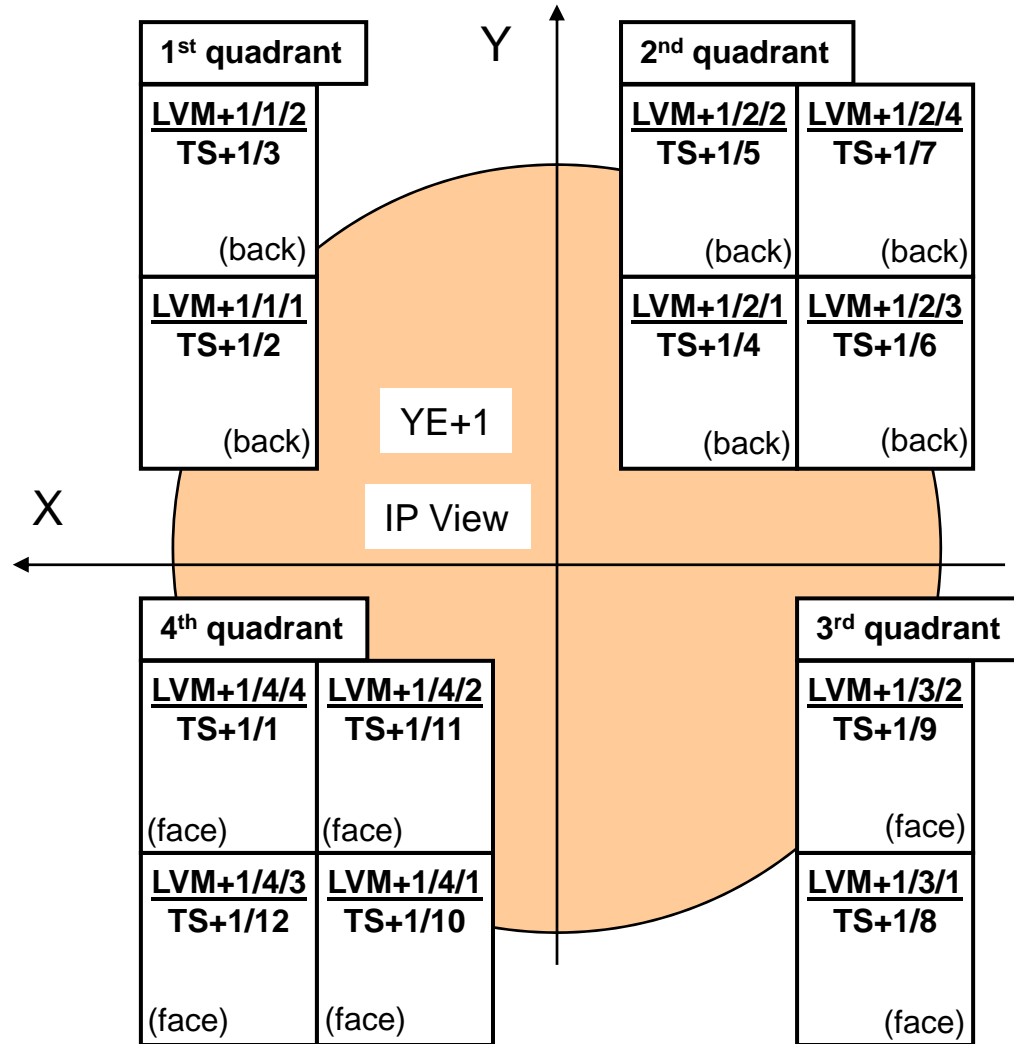

Junction Box Layout for YE+1

#	Trigger Sector	JB Name
1	TS+1/1	LVM+1/4/4
2	TS+1/2	LVM+1/1/1
3	TS+1/3	LVM+1/1/2
4	TS+1/4	LVM+1/2/1
5	TS+1/5	LVM+1/2/2
6	TS+1/6	LVM+1/2/3
7	TS+1/7	LVM+1/2/4
8	TS+1/8	LVM+1/3/1
9	TS+1/9	LVM+1/3/2
10	TS+1/10	LVM+1/4/1
11	TS+1/11	LVM+1/4/2
12	TS+1/12	LVM+1/4/3

Junction box names:
LVM+1/Quadrant/Positon

Junction Box Layout for YE+2

#	Trigger Sector	JB Name
1	TS+2/1	LVM+2/1/1
2	TS+2/2	LVM+2/2/1
3	TS+2/3	LVM+2/2/3
4	TS+2/4	LVM+2/3/1
5	TS+2/5	LVM+2/4/1
6	TS+2/6	LVM+2/4/2

#	Trigger Sector	JB Name
1	TS+3/1	LVM+2/1/2
2	TS+3/2	LVM+2/2/2
3	TS+3/3	LVM+2/2/4
4	TS+3/4	LVM+2/3/2
5	TS+3/5	LVM+2/4/3
6	TS+3/6	LVM+2/4/4

Junction box names:
LVM+2/Quadrant/Positon

Maraton Layout for YE+1