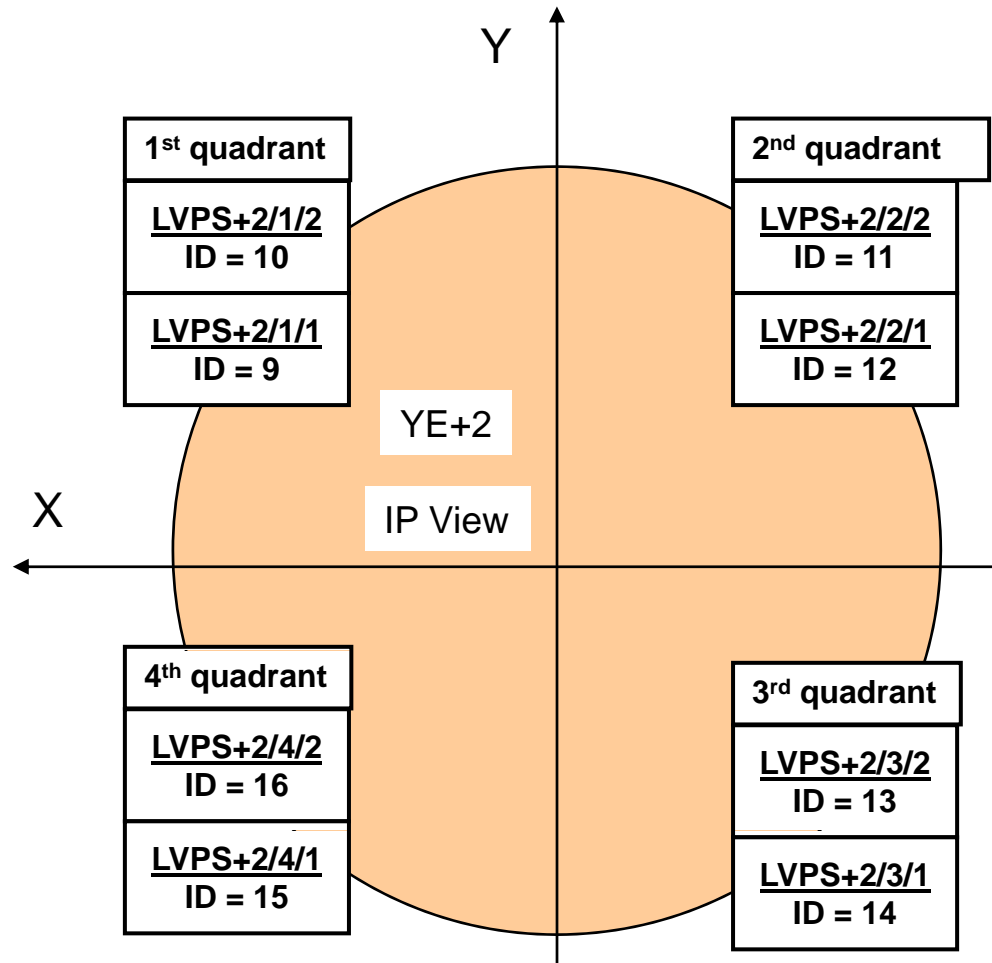

Maraton Layout for YE+2

ID	JB Name	JB, PC
9	LVPS+2/1/1	VME+2/6, VME+3/6, VME+3/1
10	LVPS+2/1/2	TS+2/1, TS+3/1, VME+2/1
11	LVPS+2/2/2	TS+2/2, TS+3/2, VME+2/2
12	LVPS+2/2/1	TS+2/3, TS+3/3, VME+3/2
13	LVPS+2/3/2	TS+2/4, TS+3/4, VME+2/3
14	LVPS+2/3/1	VME+2/4, VME+3/4, VME+3/3
15	LVPS+2/4/1	TS+2/5, TS+3/5, VME+3/5
16	LVPS+2/4/2	TS+2/6, TS+3/6, VME+2/5

Maraton names:

LVPS+2/Quadrant/Positon