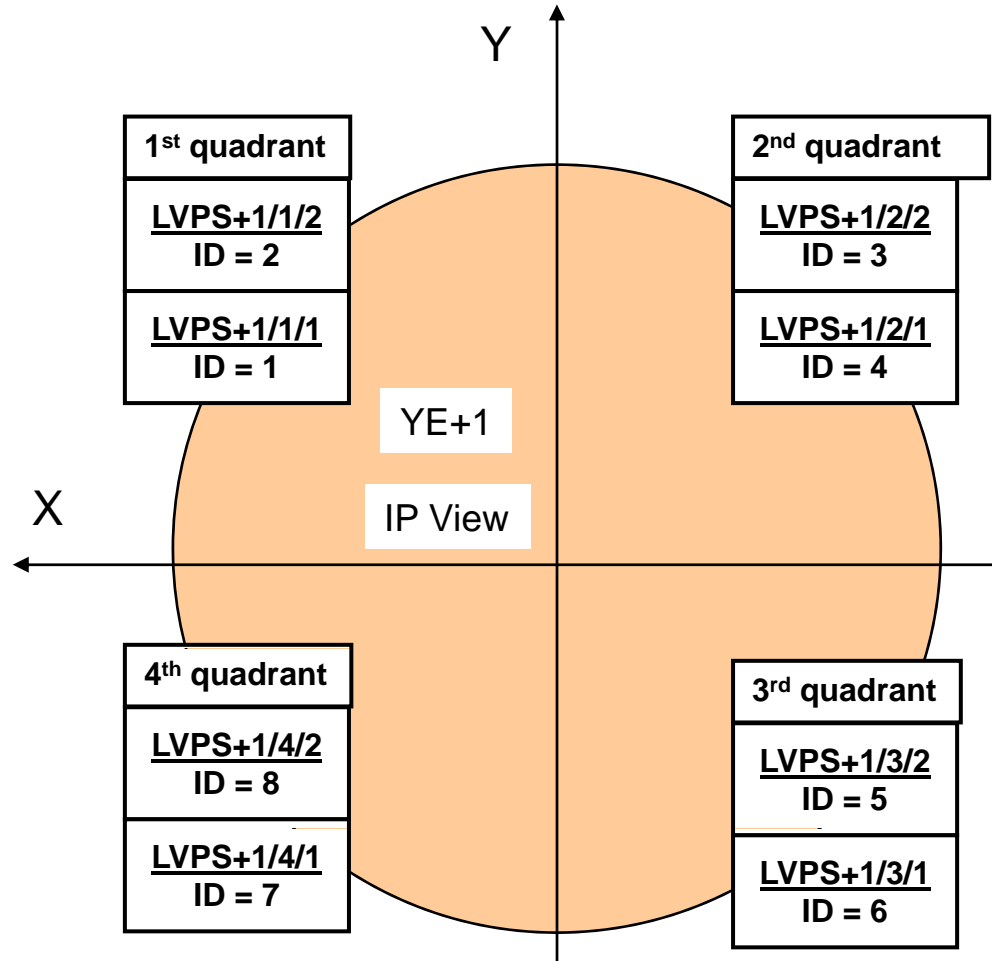

Junction Box Layout for YE+1

#	Trigger Sector	JB Name
1	TS+1/1	LVM+1/4/4
2	TS+1/2	LVM+1/1/1
3	TS+1/3	LVM+1/1/2
4	TS+1/4	LVM+1/2/1
5	TS+1/5	LVM+1/2/2
6	TS+1/6	LVM+1/2/3
7	TS+1/7	LVM+1/2/4
8	TS+1/8	LVM+1/3/1
9	TS+1/9	LVM+1/3/2
10	TS+1/10	LVM+1/4/1
11	TS+1/11	LVM+1/4/2
12	TS+1/12	LVM+1/4/3

Junction box names:
LVM+1/Quadrant/Positon

Junction Box Layout for YE+2

#	Trigger Sector	JB Name
1	TS+2/1	LVM+2/1/1
2	TS+2/2	LVM+2/2/1
3	TS+2/3	LVM+2/2/3
4	TS+2/4	LVM+2/3/1
5	TS+2/5	LVM+2/4/1
6	TS+2/6	LVM+2/4/2

#	Trigger Sector	JB Name
1	TS+3/1	LVM+2/1/2
2	TS+3/2	LVM+2/2/2
3	TS+3/3	LVM+2/2/4
4	TS+3/4	LVM+2/3/2
5	TS+3/5	LVM+2/4/3
6	TS+3/6	LVM+2/4/4

Junction box names:
LVM+2/Quadrant/Positon

Maraton Layout for YE+1