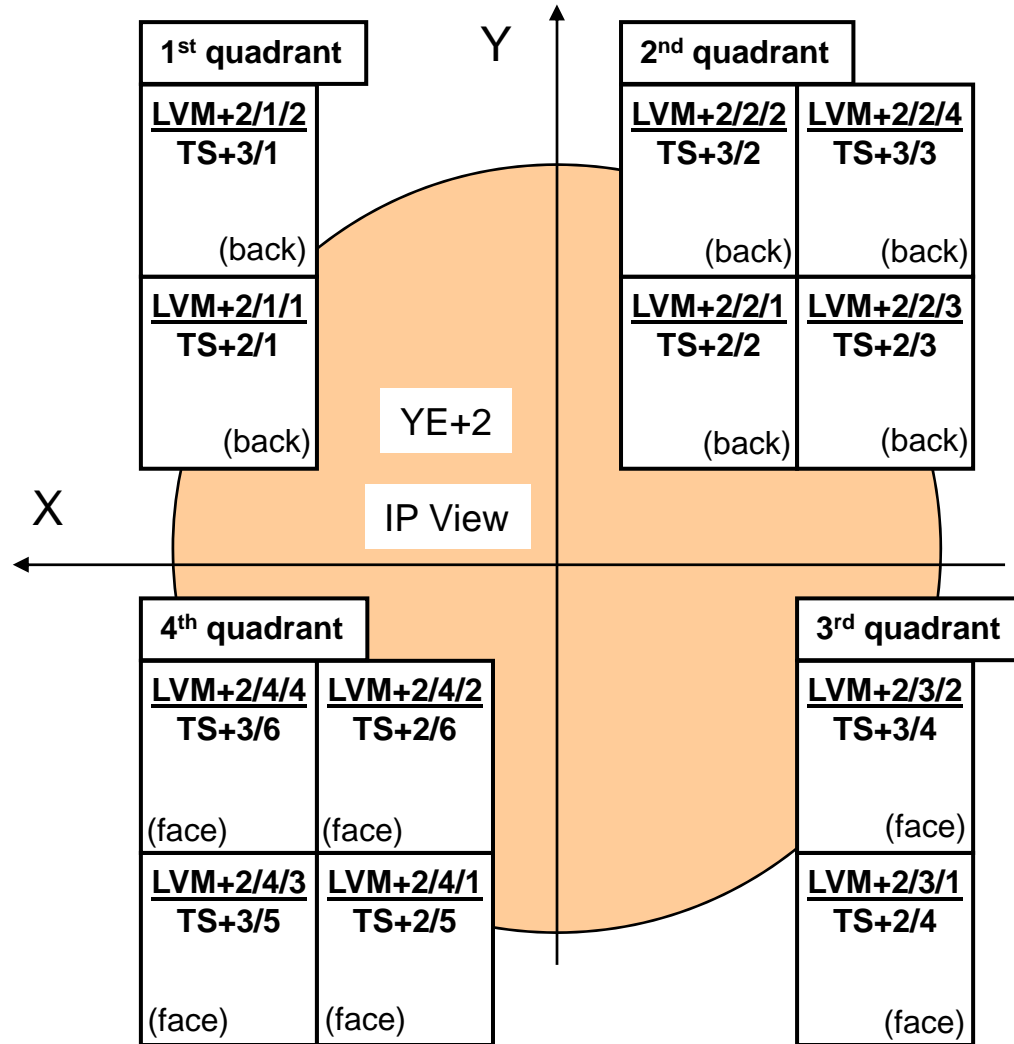

Junction Box Layout for YE+1

#	Trigger Sector	JB Name
1	TS+1/1	LVM+1/4/4
2	TS+1/2	LVM+1/1/1
3	TS+1/3	LVM+1/1/2
4	TS+1/4	LVM+1/2/1
5	TS+1/5	LVM+1/2/2
6	TS+1/6	LVM+1/2/3
7	TS+1/7	LVM+1/2/4
8	TS+1/8	LVM+1/3/1
9	TS+1/9	LVM+1/3/2
10	TS+1/10	LVM+1/4/1
11	TS+1/11	LVM+1/4/2
12	TS+1/12	LVM+1/4/3

Junction box names:
LVM+1/Quadrant/Positon

Junction Box Layout for YE+2

#	Trigger Sector	JB Name
1	TS+2/1	LVM+2/1/1
2	TS+2/2	LVM+2/2/1
3	TS+2/3	LVM+2/2/3
4	TS+2/4	LVM+2/3/1
5	TS+2/5	LVM+2/4/1
6	TS+2/6	LVM+2/4/2

#	Trigger Sector	JB Name
1	TS+3/1	LVM+2/1/2
2	TS+3/2	LVM+2/2/2
3	TS+3/3	LVM+2/2/4
4	TS+3/4	LVM+2/3/2
5	TS+3/5	LVM+2/4/3
6	TS+3/6	LVM+2/4/4

Junction box names:
LVM+2/Quadrant/Positon

Maraton Layout for YE+1