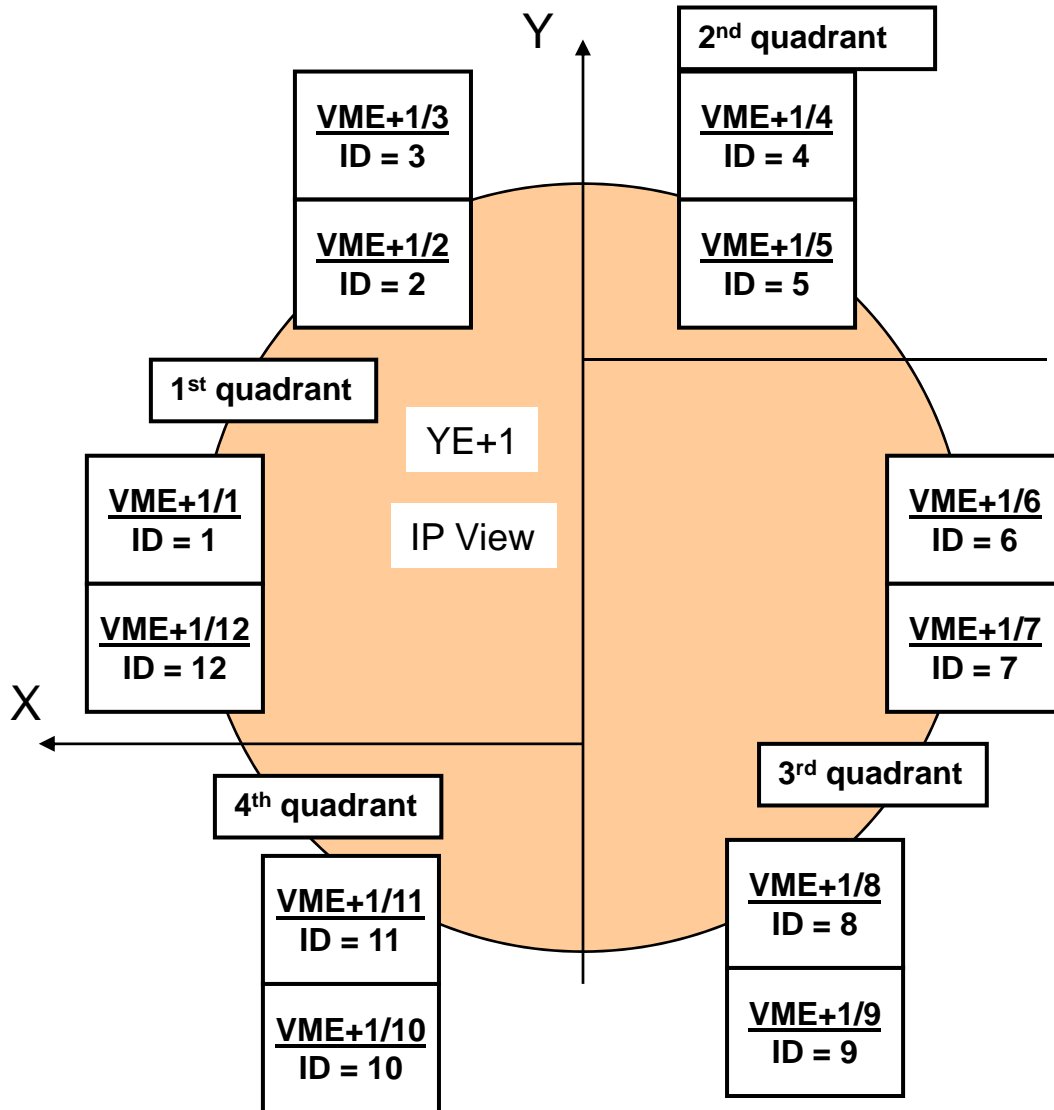

ID	JB Name	JB, PC
1	LVPS+1/1/1	VME+1/1, VME+1/2, VME+1/12
2	LVPS+1/1/2	TS+1/2, TS+1/3, VME+1/3
3	LVPS+1/2/2	TS+1/4, TS+1/5, VME+1/4
4	LVPS+1/2/1	TS+1/6, TS+1/7, VME+1/5
5	LVPS+1/3/2	TS+1/8, TS+1/9, VME+1/6
6	LVPS+1/3/1	VME+1/7, VME+1/8, VME+1/9
7	LVPS+1/4/1	TS+1/10, TS+1/11, VME+1/10
8	LVPS+1/4/2	TS+1/12, TS+1/1, VME+1/11

Maraton names:
LVPS+1/Quadrant/Positon

Maraton Layout for YE+2

ID	JB Name	JB, PC
9	LVPS+2/1/1	VME+2/6, VME+3/6, VME+3/1
10	LVPS+2/1/2	TS+2/1, TS+3/1, VME+2/1
11	LVPS+2/2/2	TS+2/2, TS+3/2, VME+2/2
12	LVPS+2/2/1	TS+2/3, TS+3/3, VME+3/2
13	LVPS+2/3/2	TS+2/4, TS+3/4, VME+2/3
14	LVPS+2/3/1	VME+2/4, VME+3/4, VME+3/3
15	LVPS+2/4/1	TS+2/5, TS+3/5, VME+3/5
16	LVPS+2/4/2	TS+2/6, TS+3/6, VME+2/5

Maraton names:

LVPS+2/Quadrant/Positon

Peripheral Crate Layout for YE+1

ID	Peripheral Crate	ID	Maraton Name
1	VME+1/1	1	LVPS+1/1/1
2	VME+1/2	1	LVPS+1/1/1
3	VME+1/3	2	LVPS+1/1/2
4	VME+1/4	3	LVPS+1/2/2
5	VME+1/5	4	LVPS+1/2/1
6	VME+1/6	5	LVPS+1/3/2
7	VME+1/7	6	LVPS+1/3/1
8	VME+1/8	6	LVPS+1/3/1
9	VME+1/9	6	LVPS+1/3/1
10	VME+1/10	7	LVPS+1/4/1
11	VME+1/11	8	LVPS+1/4/2
12	VME+1/12	1	LVPS+1/1/1