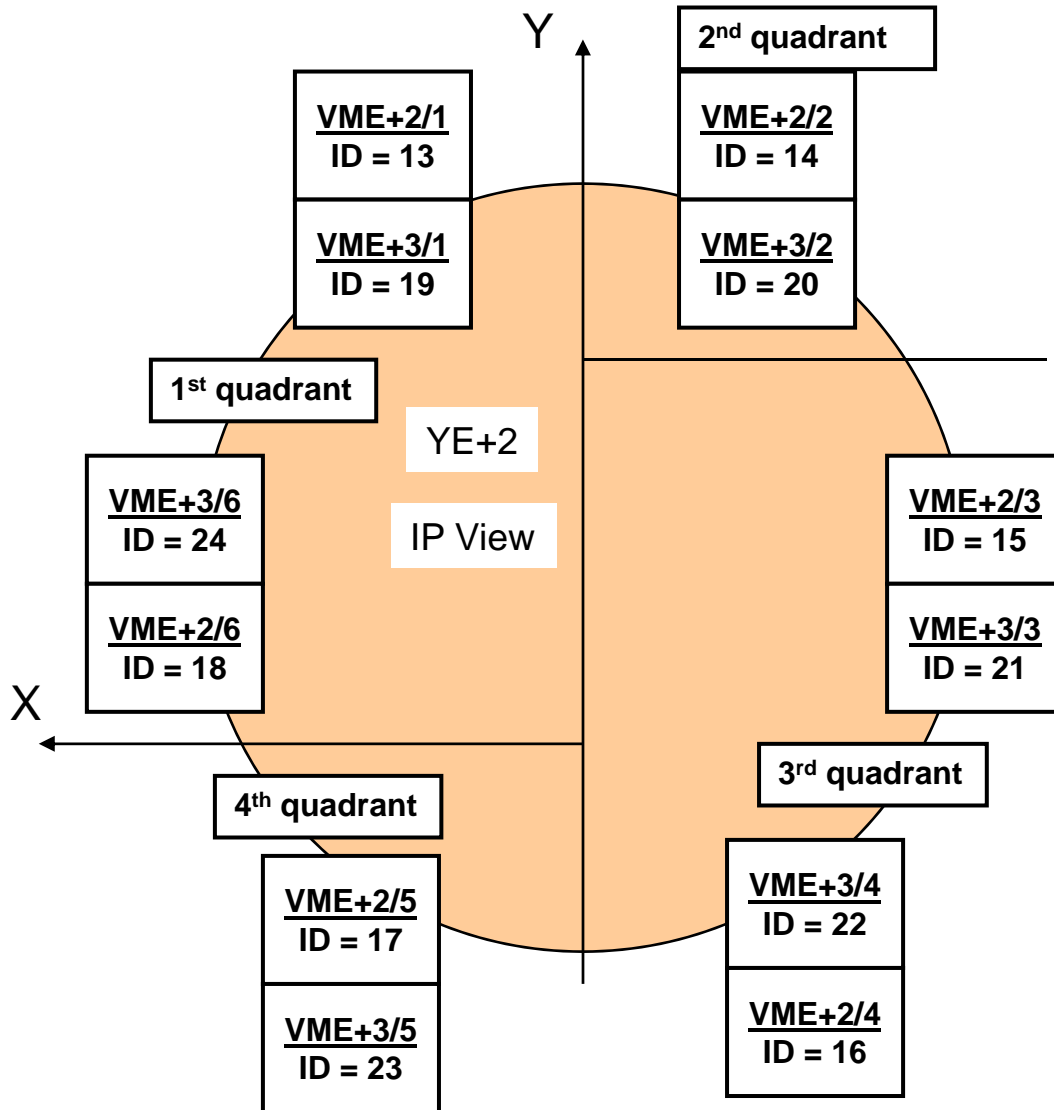

Peripheral Crate Layout for YE+2

ID	Peripheral Crate	ID	Maraton Name
13	VME+2/1	10	LVPS+2/1/2
14	VME+2/2	11	LVPS+2/2/2
15	VME+2/3	13	LVPS+2/3/2
16	VME+2/4	14	LVPS+2/3/1
17	VME+2/5	16	LVPS+2/4/2
18	VME+2/6	9	LVPS+2/1/1

ID	Peripheral Crate	ID	Maraton Name
19	VME+3/1	9	LVPS+2/1/1
20	VME+3/2	12	LVPS+2/2/1
21	VME+3/3	14	LVPS+2/3/1
22	VME+3/4	14	LVPS+2/3/1
23	VME+3/5	15	LVPS+2/4/1
24	VME+3/6	9	LVPS+2/1/1